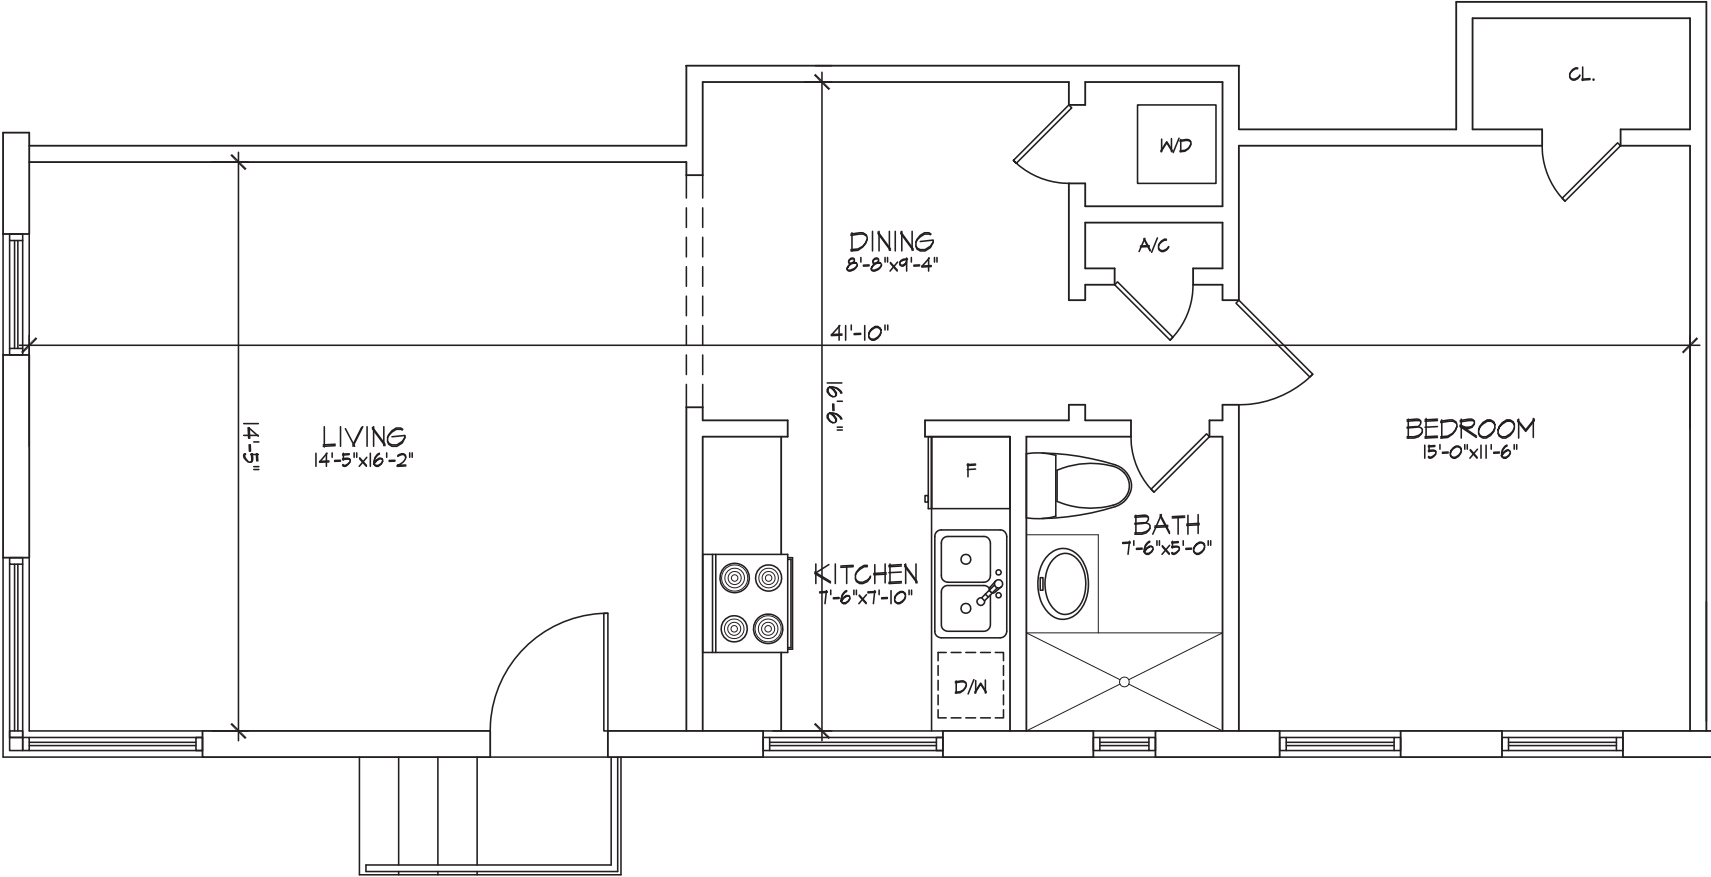

## UNIT D

1 Bedroom / 1 Bathroom

Interior Area: 660 sq.ft. 62 sq.mt.

Stated square footages and dimensions are based on measurements of the interior airspace between the perimeter walls and excludes all interior structural components and other common areas. This method is generally found in sales and marketing materials and is provided to allow a prospective buyer to compare the Dwellings with dwellings in other residential projects that utilize the same method. Note that measurements of rooms set forth on this floor plan are generally taken at the greatest points of each given room (as if the room were a perfect rectangle), without regard for any cutouts. Accordingly, the area of the actual room will typically be smaller than the product obtained by multiplying the stated length times width. All floor plans, specifications and other development plans are based on preliminary pre-construction plans, which are subject to change without notice.