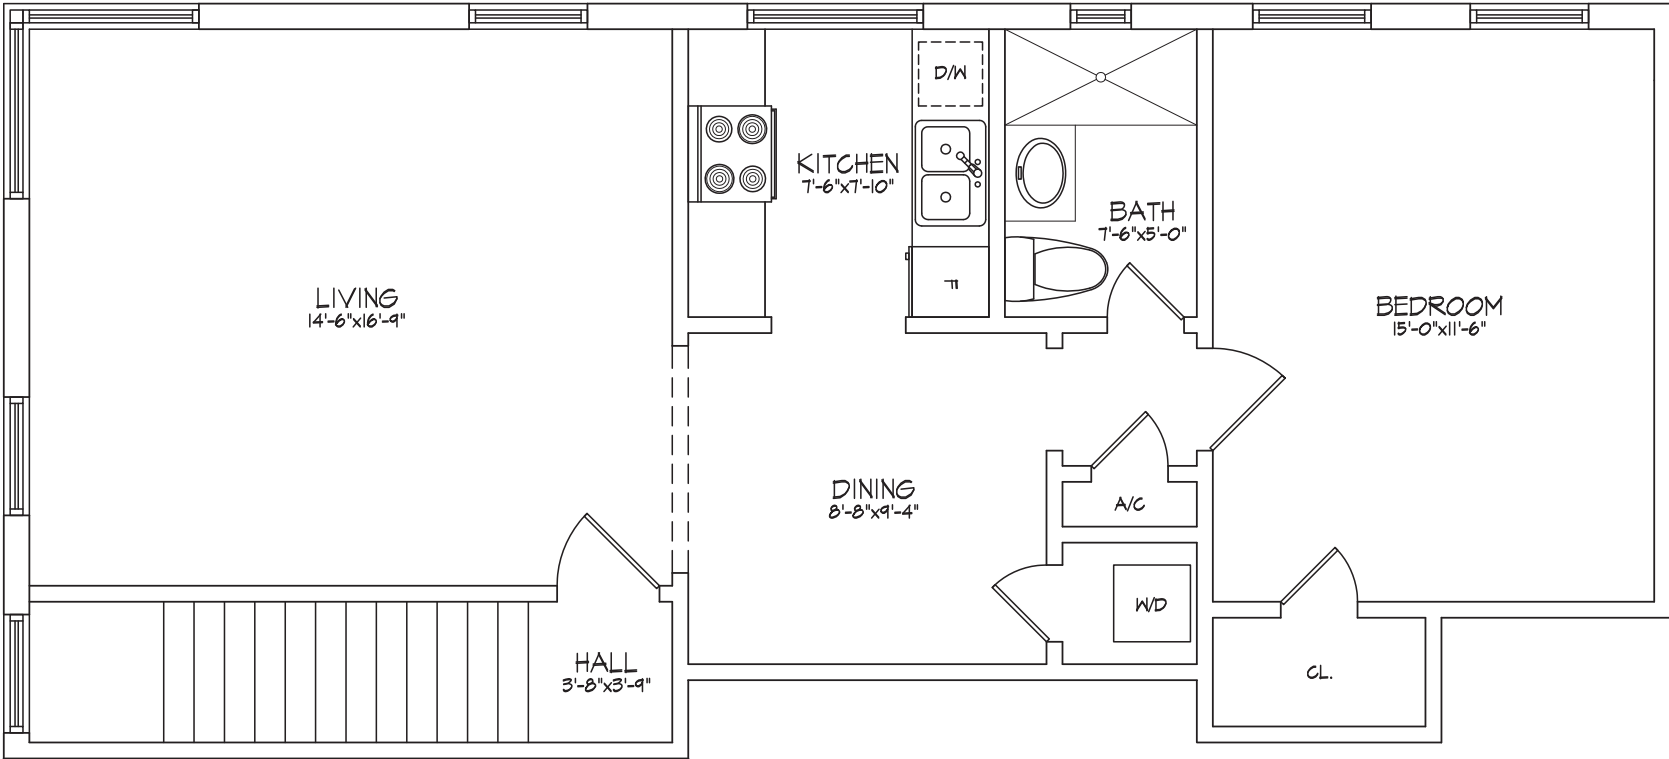

645 Michigan

UNIT A

1 Bedroom / 1 Bathroom

Interior Area: 660 sq.ft. 62 sq.mt.

Stated square footages and dimensions are based on measurements of the interior airspace between the perimeter walls and excludes all interior structural components and other common areas. This method is generally found in sales and marketing materials and is provided to allow a prospective buyer to compare the Dwellings with dwellings in other residential projects that utilize the same method. Note that measurements of rooms set forth on this floor plan are generally taken at the greatest points of each given room (as if the room were a perfect rectangle), without regard for any cutouts. Accordingly, the area of the actual room will typically be smaller than the product obtained by multiplying the stated length times width. All floor plans, specifications and other development plans are based on preliminary pre-construction plans, which are subject to change without notice.